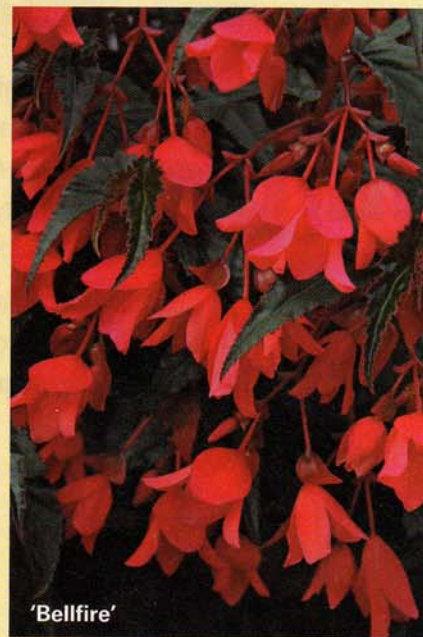

High-Color Foliage

RECENTLY released by ForemostCo, *Rhoeo 'Tricolor'* adds a vivid splash of color to every situation. 'Tricolor' can be used as a bedding plant, patio plant and as a stand-alone foliage option. Mix it in planters or use it in landscapes – 'Tricolor' will add color everywhere. With regular availability from ForemostCo as unrooted cuttings, 'Tricolor' plants root and grow quickly and can be saleable in

four to six weeks. It can be used in all light exposure situations from deep shade through full sun. Combining a low input cost with great performance, 'Rhoeo Tricolor' will be an attractive addition to a grower's bottom line. In its 20 years of operation, ForemostCo has become a large importer of live plants to the United States, accounting for more than 20 percent of all plants brought in to the country. Working in partnership with

its customers and growers throughout the globe, ForemostCo, Inc. caters to the need for consistent quality, new product development, exceptional service, on-time delivery, competitive pricing and ethical sourcing.

For more information on ForemostCo's products and services, visit www.foremostco.com. **GG**

Planting Profits

SELECTA First Class offers a number of new varieties for 2008 that will help growers produce profits. 'MiniFamous Double Pink' calibrachoa, the winner of *Greenhouse Grower's* 2006 Medal of Excellence Grower's Choice Award sold well in its first year and now adds a new color for the 2007-2008 season, 'MiniFamous Double Blue.' Both have habits similar to traditional MiniFamous varieties and will perform in pots and containers.

'Tsavo Double Gold' santivalia is all new, flowering with an early greenish brown center. 'Tsavo Double Gold' has medium vigor and a mounding